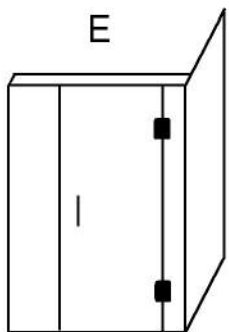

CORNER SHOWER
GLASS ENCLOSURE OPTIONS

GLASS THICKNESS: 10mm

GLASS HEIGHT: 2000mm. Custom Height optional

DOOR WIDTH: 600, 650, 700mm. Custom Width optional

Sliding Door options not shown -- contact Impresa for details

Dimensions to suit shower size and adjacent fixtures

CORNER SHOWER
GLASS ENCLOSURE OPTIONS

GLASS THICKNESS: 10mm

GLASS HEIGHT: 2000mm. Custom Height optional

DOOR WIDTH: 600, 650, 700mm. Custom Width optional

Sliding Door options not shown -- contact Impresa for details

Dimensions to suit shower size and adjacent fixtures