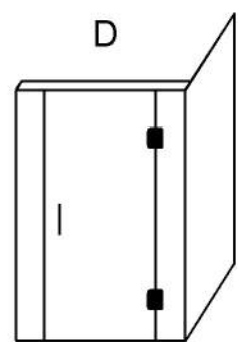

CORNER SHOWER
GLASS ENCLOSURE OPTIONS

GLASS THICKNESS: 10mm

GLASS HEIGHT: 2000mm. Custom Height optional

DOOR WIDTH: 600, 650, 700mm. Custom Width optional

Sliding Door options not shown -- contact Impresa for details

Dimensions to suit shower size and adjacent fixtures

CORNER SHOWER
GLASS ENCLOSURE OPTIONS

GLASS THICKNESS: 10mm

GLASS HEIGHT: 2000mm. Custom Height optional

DOOR WIDTH: 600, 650, 700mm. Custom Width optional

Sliding Door options not shown -- contact Impresa for details

Dimensions to suit shower size and adjacent fixtures