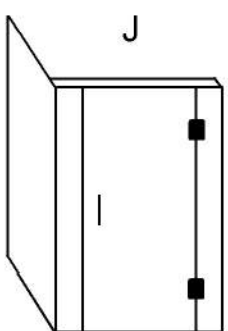

CORNER SHOWER
GLASS ENCLOSURE OPTIONS

GLASS THICKNESS: 10mm

GLASS HEIGHT: 2000mm. Custom Height optional

DOOR WIDTH: 600, 650, 700mm. Custom Width optional

Sliding Door options not shown -- contact Impresa for details

Dimensions to suit shower size and adjacent fixtures

CORNER SHOWER
GLASS ENCLOSURE OPTIONS

GLASS THICKNESS: 10mm

GLASS HEIGHT: 2000mm. Custom Height optional

DOOR WIDTH: 600, 650, 700mm. Custom Width optional

Sliding Door options not shown -- contact Impresa for details

Dimensions to suit shower size and adjacent fixtures