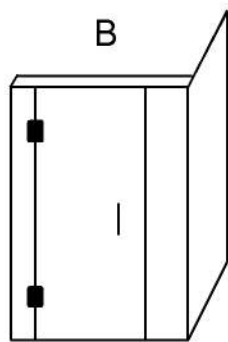

CORNER SHOWER
GLASS ENCLOSURE OPTIONS

GLASS THICKNESS: 10mm

GLASS HEIGHT: 2000mm. Custom Height optional

DOOR WIDTH: 600, 650, 700mm. Custom Width optional

Sliding Door options not shown -- contact Impresa for details

Dimensions to suit shower size and adjacent fixtures

CORNER SHOWER
GLASS ENCLOSURE OPTIONS

GLASS THICKNESS: 10mm

GLASS HEIGHT: 2000mm. Custom Height optional

DOOR WIDTH: 600, 650, 700mm. Custom Width optional

Sliding Door options not shown -- contact Impresa for details

Dimensions to suit shower size and adjacent fixtures