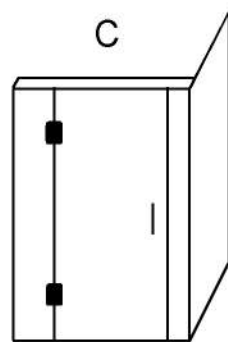

CORNER SHOWER
GLASS ENCLOSURE OPTIONS

GLASS THICKNESS: 10mm

GLASS HEIGHT: 2000mm. Custom Height optional

DOOR WIDTH: 600, 650, 700mm. Custom Width optional

Sliding Door options not shown -- contact Impresa for details

Dimensions to suit shower size and adjacent fixtures

CORNER SHOWER
GLASS ENCLOSURE OPTIONS

GLASS THICKNESS: 10mm

GLASS HEIGHT: 2000mm. Custom Height optional

DOOR WIDTH: 600, 650, 700mm. Custom Width optional

Sliding Door options not shown -- contact Impresa for details

Dimensions to suit shower size and adjacent fixtures