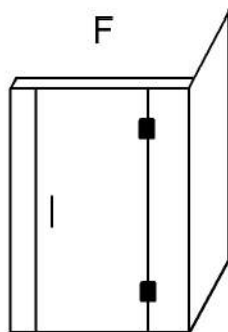

CORNER SHOWER
GLASS ENCLOSURE OPTIONS

GLASS THICKNESS: 10mm

GLASS HEIGHT: 2000mm. Custom Height optional

DOOR WIDTH: 600, 650, 700mm. Custom Width optional

Sliding Door options not shown -- contact Impresa for details

Dimensions to suit shower size and adjacent fixtures

CORNER SHOWER
GLASS ENCLOSURE OPTIONS

GLASS THICKNESS: 10mm

GLASS HEIGHT: 2000mm. Custom Height optional

DOOR WIDTH: 600, 650, 700mm. Custom Width optional

Sliding Door options not shown -- contact Impresa for details

Dimensions to suit shower size and adjacent fixtures