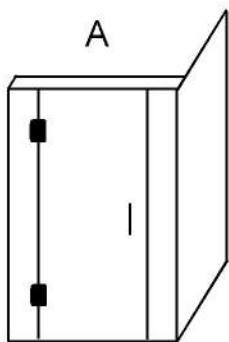

CORNER SHOWER
GLASS ENCLOSURE OPTIONS

GLASS THICKNESS: 10mm

GLASS HEIGHT: 2000mm. Custom Height optional

DOOR WIDTH: 600, 650, 700mm. Custom Width optional

Sliding Door options not shown -- contact Impresa for details

Dimensions to suit shower size and adjacent fixtures

CORNER SHOWER
GLASS ENCLOSURE OPTIONS

GLASS THICKNESS: 10mm

GLASS HEIGHT: 2000mm. Custom Height optional

DOOR WIDTH: 600, 650, 700mm. Custom Width optional

Sliding Door options not shown -- contact Impresa for details

Dimensions to suit shower size and adjacent fixtures