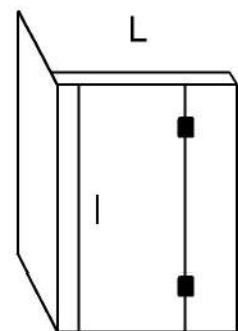

CORNER SHOWER
GLASS ENCLOSURE OPTIONS

GLASS THICKNESS: 10mm

GLASS HEIGHT: 2000mm. Custom Height optional

DOOR WIDTH: 600, 650, 700mm. Custom Width optional

Sliding Door options not shown -- contact Impresa for details

Dimensions to suit shower size and adjacent fixtures

CORNER SHOWER
GLASS ENCLOSURE OPTIONS

GLASS THICKNESS: 10mm

GLASS HEIGHT: 2000mm. Custom Height optional

DOOR WIDTH: 600, 650, 700mm. Custom Width optional

Sliding Door options not shown -- contact Impresa for details

Dimensions to suit shower size and adjacent fixtures