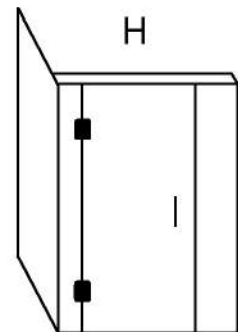

CORNER SHOWER
GLASS ENCLOSURE OPTIONS

GLASS THICKNESS: 10mm

GLASS HEIGHT: 2000mm. Custom Height optional

DOOR WIDTH: 600, 650, 700mm. Custom Width optional

Sliding Door options not shown -- contact Impresa for details

Dimensions to suit shower size and adjacent fixtures

CORNER SHOWER
GLASS ENCLOSURE OPTIONS

GLASS THICKNESS: 10mm

GLASS HEIGHT: 2000mm. Custom Height optional

DOOR WIDTH: 600, 650, 700mm. Custom Width optional

Sliding Door options not shown -- contact Impresa for details

Dimensions to suit shower size and adjacent fixtures