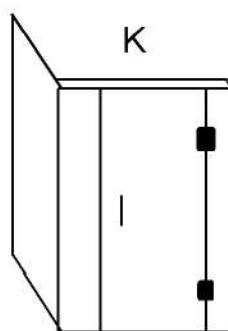

CORNER SHOWER
GLASS ENCLOSURE OPTIONS

GLASS THICKNESS: 10mm

GLASS HEIGHT: 2000mm. Custom Height optional

DOOR WIDTH: 600, 650, 700mm. Custom Width optional

Sliding Door options not shown -- contact Impresa for details

Dimensions to suit shower size and adjacent fixtures

CORNER SHOWER
GLASS ENCLOSURE OPTIONS

GLASS THICKNESS: 10mm

GLASS HEIGHT: 2000mm. Custom Height optional

DOOR WIDTH: 600, 650, 700mm. Custom Width optional

Sliding Door options not shown -- contact Impresa for details

Dimensions to suit shower size and adjacent fixtures