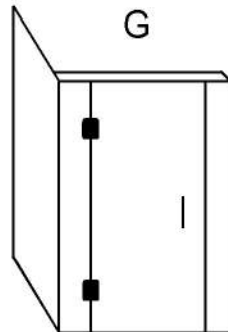

CORNER SHOWER
GLASS ENCLOSURE OPTIONS

GLASS THICKNESS: 10mm

GLASS HEIGHT: 2000mm. Custom Height optional

DOOR WIDTH: 600, 650, 700mm. Custom Width optional

Sliding Door options not shown -- contact Impresa for details

Dimensions to suit shower size and adjacent fixtures

CORNER SHOWER
GLASS ENCLOSURE OPTIONS

GLASS THICKNESS: 10mm

GLASS HEIGHT: 2000mm. Custom Height optional

DOOR WIDTH: 600, 650, 700mm. Custom Width optional

Sliding Door options not shown -- contact Impresa for details

Dimensions to suit shower size and adjacent fixtures