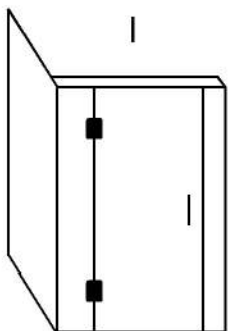

CORNER SHOWER
GLASS ENCLOSURE OPTIONS

GLASS THICKNESS: 10mm

GLASS HEIGHT: 2000mm. Custom Height optional

DOOR WIDTH: 600, 650, 700mm. Custom Width optional

Sliding Door options not shown -- contact Impresa for details

Dimensions to suit shower size and adjacent fixtures

CORNER SHOWER
GLASS ENCLOSURE OPTIONS

GLASS THICKNESS: 10mm

GLASS HEIGHT: 2000mm. Custom Height optional

DOOR WIDTH: 600, 650, 700mm. Custom Width optional

Sliding Door options not shown -- contact Impresa for details

Dimensions to suit shower size and adjacent fixtures