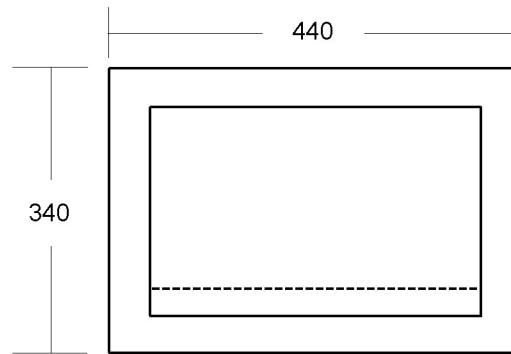

- One-piece unit. 100% waterproof. Immediately ready for tiling
- Fits 90mm framing / wall cavity
- Suitable all wallboards (9mm min. thickness). See Installation PDF
- Compatible with Impresa Wrap and liquid-applied membranes
- 25-Year Leak-Free Warranty

FRONT ELEVATION.
WALLBOARD CUT-OUT SIZE

SIDE ELEVATION

PERPSPECTIVE