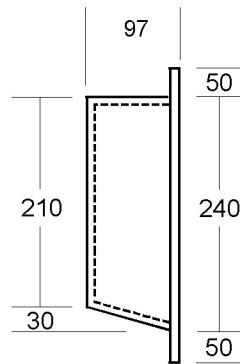

- One-piece unit. 100% waterproof. Immediately ready for tiling
- Fits 90mm framing / wall cavity
- Suitable all wallboards (9mm min. thickness). See Installation PDF
- Compatible with Impresa Wrap and liquid-applied membranes
- 25-Year Leak-Free Warranty

FRONT ELEVATION.
WALLBOARD CUT-OUT SIZE

SIDE ELEVATION

PERPSPECTIVE