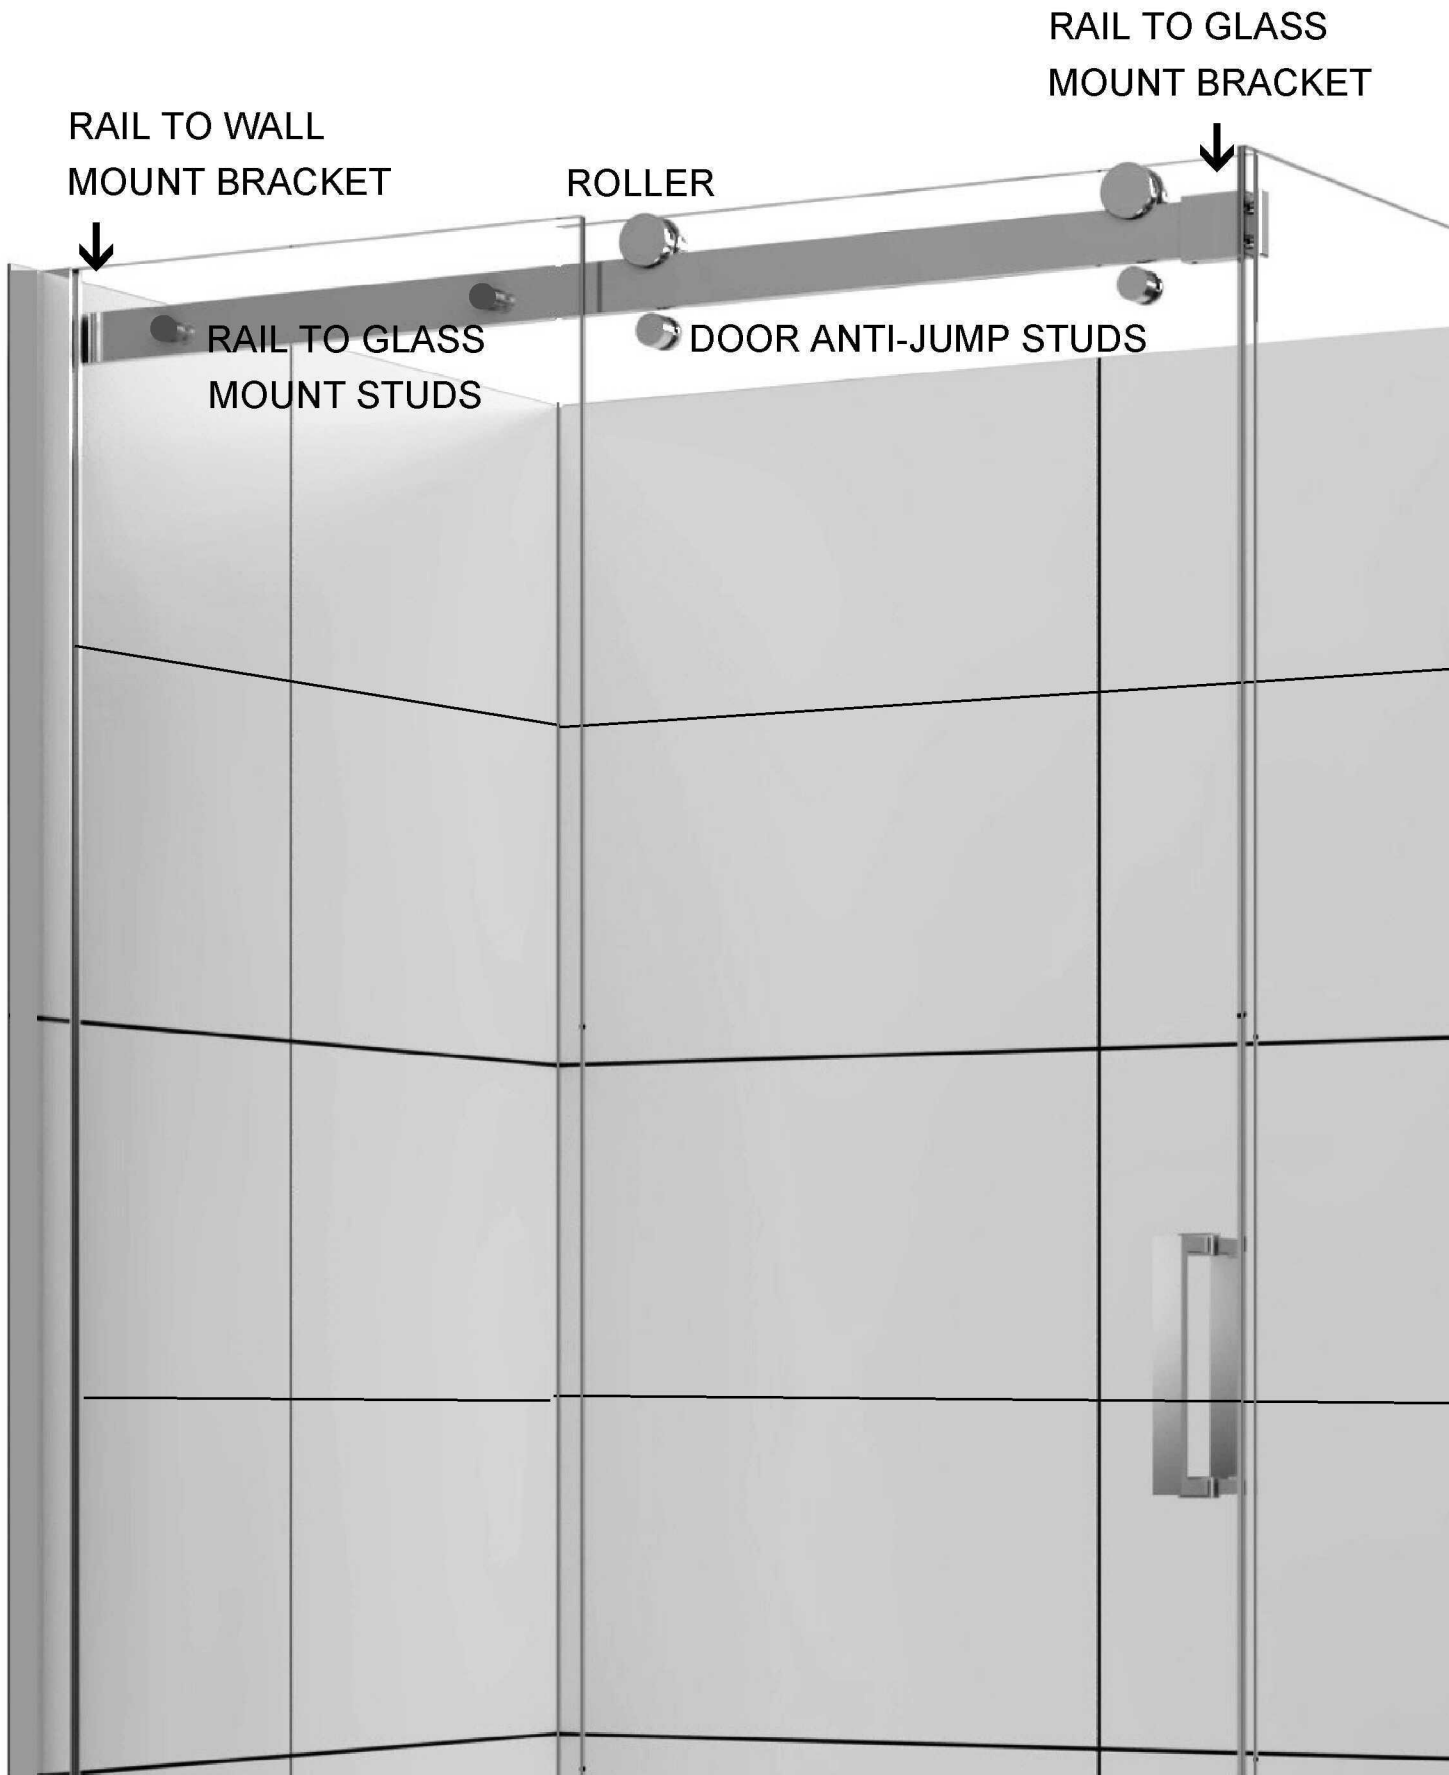

SHOWER

SLIDING DOOR ENCLOSURE

SLIDING DOOR HARDWARE

RAIL TO WALL
MOUNT BRACKET

ROLLER

RAIL TO GLASS
MOUNT BRACKET

RAIL TO GLASS
MOUNT STUDS

DOOR ANTI-JUMP STUDS